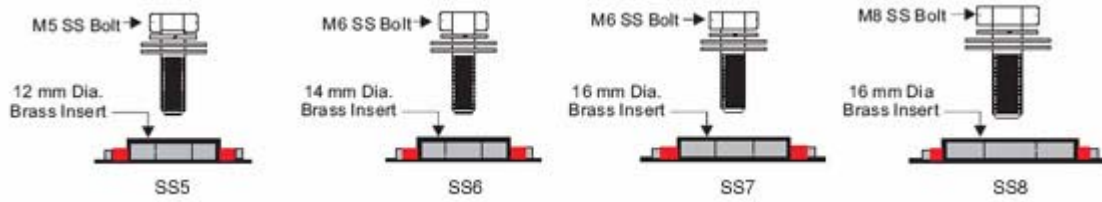

Powersonic - All Terminals

NB

TERMINAL POSTS
With nut & bolt connectors

F1

FASTON
0.187" x 0.032"
quick disconnect tabs.

F2

FASTON
0.250" x 0.032"
quick disconnect tabs

SP

SPRING TERMINALS
Fully collapsible positive
and negative contacts

T6 **THREADED INSERT - 6mm STUD**

T8 **THREADED INSERT - 6mm STUD**

T12 **THREADED INSERT - 5mm STUD**

WL **INSULATED WIRE LEADS**
with JST plug